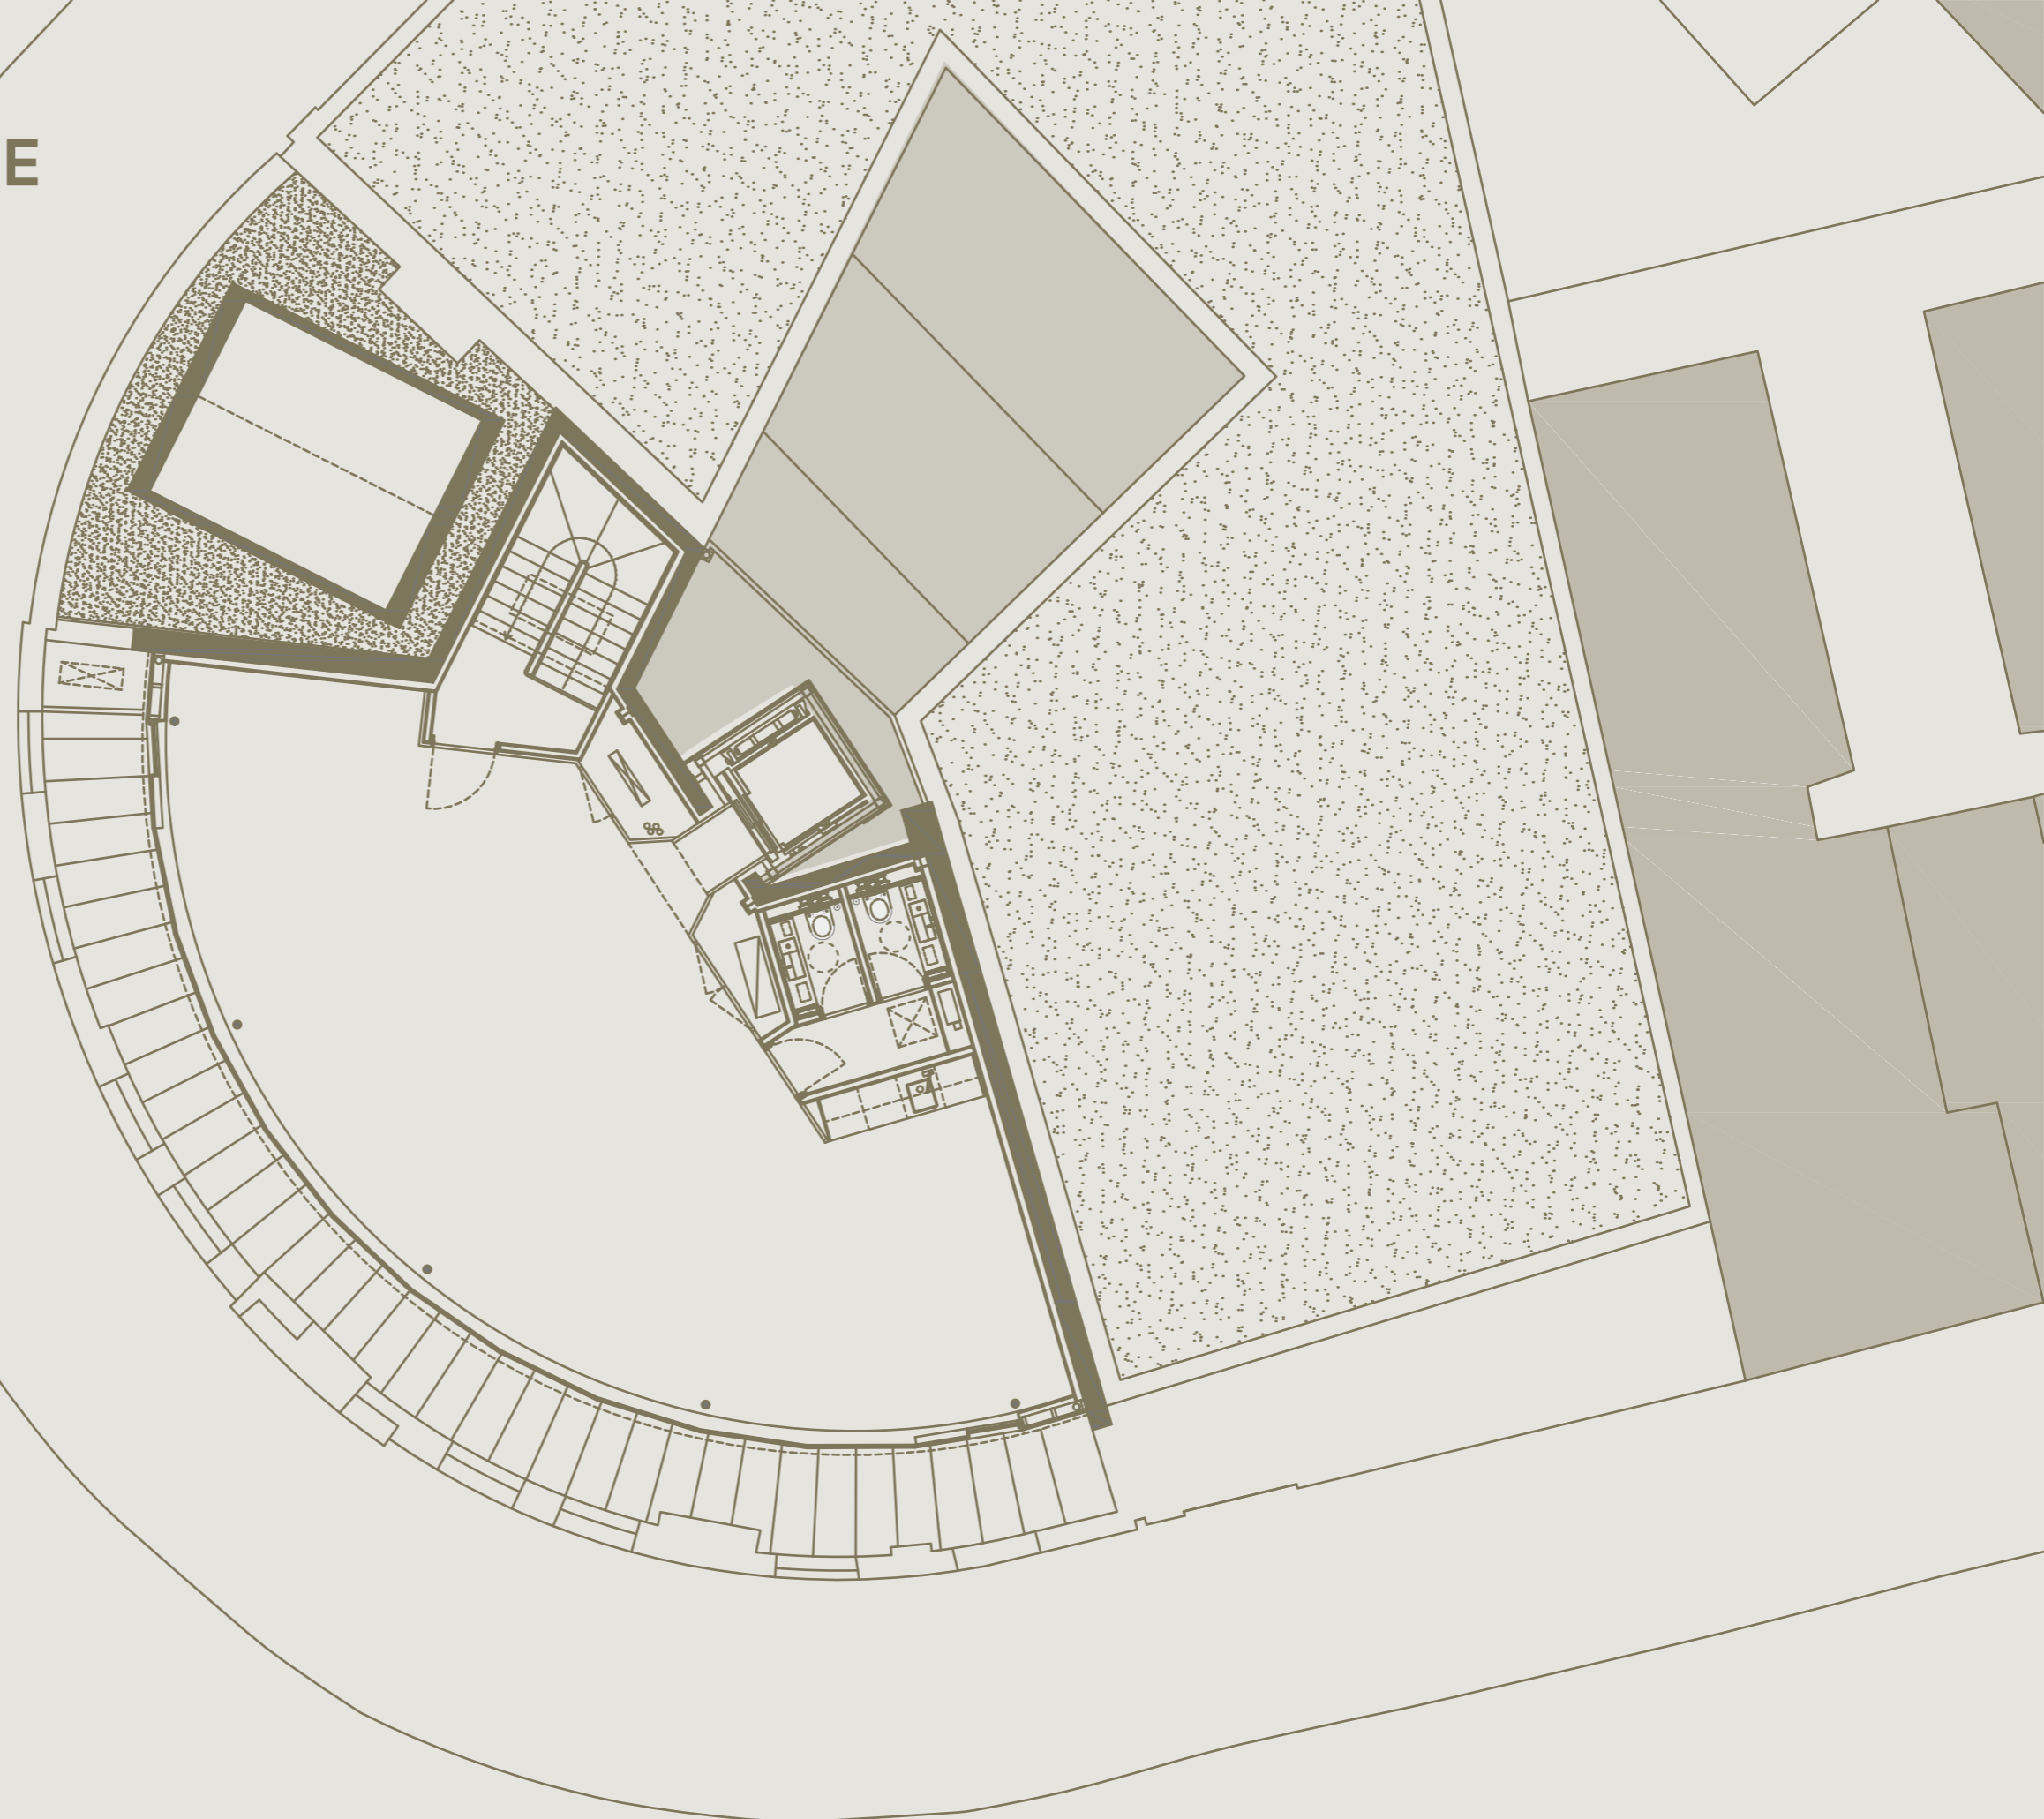

CORNWELL HOUSE

21 CLERKENWELL GREEN EC1

Fourth floor

937 SQ FT

Contacts:

OFFICES

HK LONDON

Tom Kemp
tom@hk-london.com
T: +44 (0)20 7100 5555

Stephen Foster
stephen@hk-london.com
T: +44 (0)20 7100 5555

Monique Kelliher
monique@hk-london.com
T: +44 (0)20 7100 5555

BLUEBOOK

Joe Fuller
joe@bluebooklondon.co.uk
T: +44 (0)20 7167 6401

Chris Watkin
chris@bluebooklondon.co.uk
T: +44 (0)20 7167 6402

Whitney Bowrin
whitney@bluebooklondon.co.uk
T: +44 (0)20 7167 6405

RETAIL

nashbond

Anna Fayne
afayne@nashbond.co.uk
T: +44 (0)207 290 4580

Florence Mills
fmills@nashbond.co.uk
T: +44 (0)207 290 4589

gms

www.cornwellhouse.co.uk